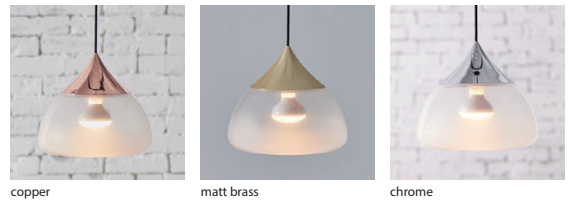

Mist Pendant M

SQ-8997P
E26 R63 1 x Max 50W
Black textile wire

Materials : sand-blasted glass, steel
Color : sand-blasted glass + copper
sand-blasted glass + matt brass
sand-blasted glass + chrome
Canopy : same as shade color

Mist Pendant L

SQ-8997PL
E26 R80 1 x Max 50W
Black textile wire

Materials : mouth-blown glass, steel
Color : sand-blasted glass + copper
sand-blasted glass + matt brass
sand-blasted glass + chrome
Canopy : same as shade color