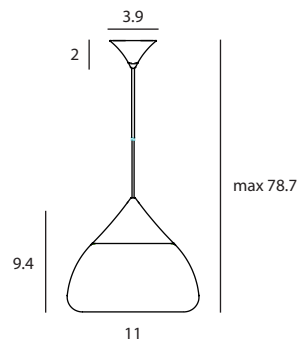

Mist Pendant M

SQ-8997P
E26 R63 1 x Max 50W
Black textile wire

Materials : sand-blasted glass, steel
Color : sand-blasted glass + copper
sand-blasted glass + matt brass
sand-blasted glass + chrome
Canopy : same as shade color

Mist Pendant L

SQ-8997PL
E26 R80 1 x Max 50W
Black textile wire

Materials : mouth-blown glass, steel
Color : sand-blasted glass + copper
sand-blasted glass + matt brass
sand-blasted glass + chrome
Canopy : same as shade color

copper

matt brass

chrome

Measurement : inches

MIST / 2