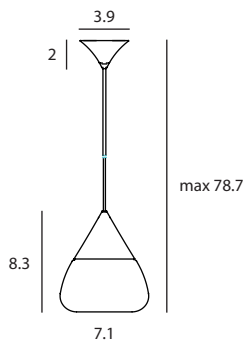

Mist Pendant M

SQ-8997P
E26 R63 1 x Max 50W
Black textile wire

Materials : sand-blasted glass, steel
Color : sand-blasted glass + copper
sand-blasted glass + matt brass
sand-blasted glass + chrome
Canopy : same as shade color

copper

matt brass

chrome

Measurement : inches

MIST / 2